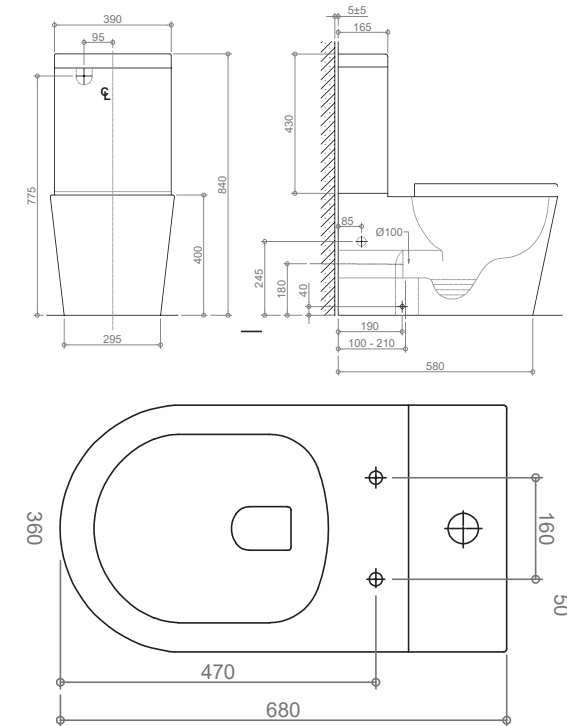

FXC00003

Project Nano Back To Wall Suite

Features

- 55 Rimless configuration
- 5 S or P Trap using universal connector
- 5 Bottom or rear inlet
- 5 Soft close seat
- 5 Vitreous china pan and cistern

Warranty

- 5 10 Years pan & cistern
- 5 2 Years seat
- 5 3 Years valves
- 5 1 Year push buttons

Wells Rating

- 5 4 Star Rating, 4.5L/3.0L
(3.5L average flush)

[Click to enlarge](#)